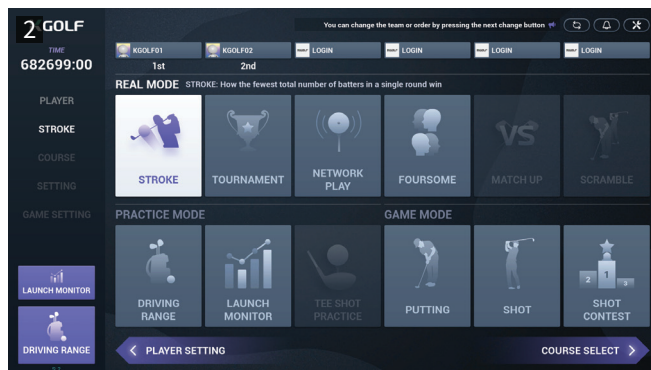

Automatic Tee-Up + Mat

The mat features various turf patterns that replicate different field conditions, providing a more realistic practice experience.

Built-in LED Keypad

An intuitive and sleekly designed keypad. The bright and clear button display ensures maximum usability, even in low-light environments.

Protruding LED Keypad

The bright and clear button display ensures maximum usability, even in low-light environments.

SOFTWARE

UNREAL4 ENGINE

Top Picture Quality in the Screen Golf Industry

We Offer the Highest Quality 4K Resolution Golf Courses Made with the Best Game Engine.

Applying self-developed technology through 6 years of R&D and more detailed secondary processing, We implemented real graphics as if the real golf course was moved as it is.

User Interface

Lobby

1. Personalization after an Easy Registration via SNS (KakaoTalk, Facebook, etc.) and QR Code Login
2. Select Game Modes
3. Select Golf Courses
4. Round Settings
5. Select Game Settings then Play

User Interface

Stroke

1. Stroke Mode Ingame

2. Tournament Mode Ingame

3. Stroke Mode Kiosk

4. Swing Video - Analyze Swings through Saved Recordings

User Interface

Practice Mode Kiosk