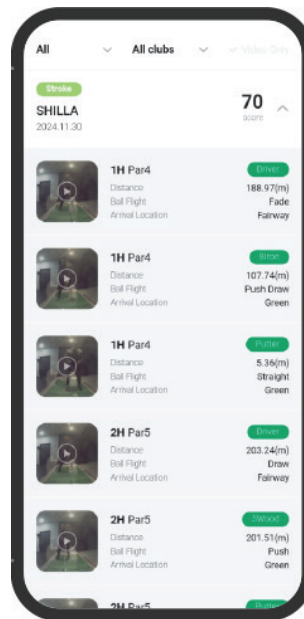

Access to all 140 golf course & Tournament mode.

Monthly update additional 1~2 golf courses.

Application

Mobile Application

Access to all the information through the mobile app.

Convenient and seamless login via QR code.

Provides various information including Rounding Statistics and Swing Videos.

01

Scan the QR code displayed on the kiosk screen and login

02

Local and world tournament information will be updated in real time