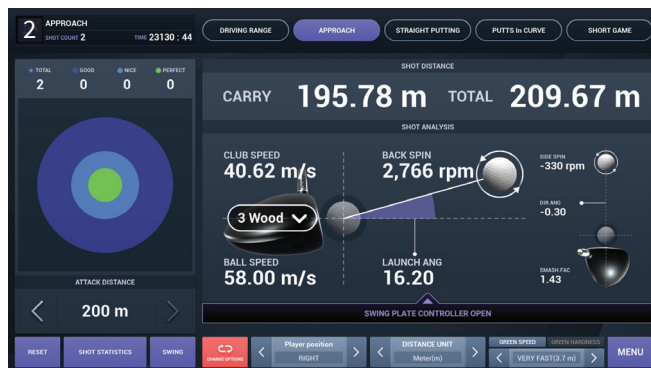

Applying self-developed technology through 6 years of R&D and more detailed secondary processing, We implemented real graphics as if the real golf course was moved as it is.

User Interface

Lobby

1. Personalization after an Easy Registration via SNS (KakaoTalk, Facebook, etc.) and QR Code Login
2. Select Game Modes
3. Select Golf Courses
4. Round Settings
5. Select Game Settings then Play

User Interface

Stroke

1. Stroke Mode Ingame

2. Tournament Mode Ingame

3. Stroke Mode Kiosk

4. Swing Video - Analyze Swings through Saved Recordings

User Interface

Practice Mode Kiosk

1. Driving Range
2. Approach
3. Short Game
4. Straight putt
5. Curved Putt

User Interface

Practice Mode Ingame

1. Driving Range
2. Approach
3. Short Game
4. Straight putt
5. Curved Putt

Swing Analysis System

Launch Monitor

Our Significantly enhanced measurement system delivers precise and analytical data.

- TOTAL.DIST
- CARRY.DIST
- RUN.DIST
- REMAIN.DIST
- BALL.FLIGHT
- BALL.SPEED
- CLUB.SPEED
- CURVE
- LAUNCH.ANG
- SMASH.FAC
- BACK.SPIN
- SIDE.SPIN
- DYN.LOFT
- APEX
- DIST.TO.APEX
- FLIGHT.TIME
- DIR.ANG
- CURVE
- SIDE
- SIDE.DEV