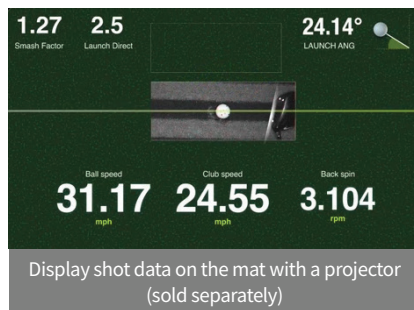

INDUSTRY-FIRST SMART MIRROR KIOSK

H: 1,000mm

* Rear Camera.

Sensor

K-Golf K2 Sensor (Supports all types of golf balls)

The K-Golf K2 Sensor is equipped with two 4,000FPS High-Speed cameras with the highest level of accuracy. The 8,000FPS High-Speed camera measures the ball's rotation, trajectory, and speed in 3D, and then the independently developed PhysX 6D physics engine reflects the rotation amount of slices, hooks, fades, and other delicate trajectories and ball quality in real time. (No need for a dedicated mark ball) It reproduces the trajectory as if you were actually playing with the highest level of precision that even professional golfers, especially players who require accuracy, can understand.

Sensor

K-Golf G4 Sensor (Requires dedicated mark ball)

The K-Golf G4 Sensor is equipped with two high-precision 2,000FPS High-Speed cameras.

The 4,000FPS High-Speed camera measures the ball's rotation, trajectory, and speed in 3D, and then the independently developed PhysX 6D physics engine reflects the rotation amount of slices, hooks, fades, and other delicate trajectories and ball quality in real time. (Requires a dedicated mark ball)

It reproduces the trajectory as if you were actually playing with the highest level of precision that even professional golfers, especially players who require accuracy, can understand.

2,000fps

2,000fps