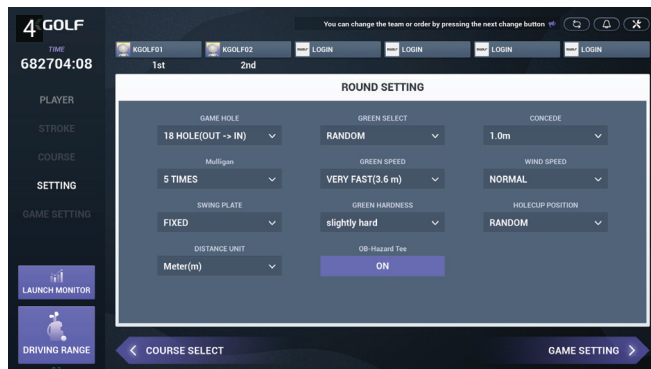

Automatic Tee-Up + Mat

The mat features various turf patterns that replicate different field conditions, providing a more realistic practice experience.

Built-in LED Keypad

An intuitive and sleekly designed keypad. The bright and clear button display ensures maximum usability, even in low-light environments.

Protruding LED Keypad

The bright and clear button display ensures maximum usability, even in low-light environments.

SOFTWARE

UNREAL4 ENGINE

Top Picture Quality in the Screen Golf Industry

We Offer the Highest Quality 4K Resolution Golf Courses Made with the Best Game Engine.

Applying self-developed technology through 6 years of R&D and more detailed secondary processing, We implemented real graphics as if the real golf course was moved as it is.

User Interface

Lobby

1. Personalization after an Easy Registration via SNS (KakaoTalk, Facebook, etc.) and QR Code Login
2. Select Game Modes
3. Select Golf Courses
4. Round Settings
5. Select Game Settings then Play

User Interface

Stroke

1. Stroke Mode Ingame

2. Tournament Mode Ingame

3. Stroke Mode Kiosk

4. Swing Video - Analyze Swings through Saved Recordings

User Interface

Practice Mode Kiosk