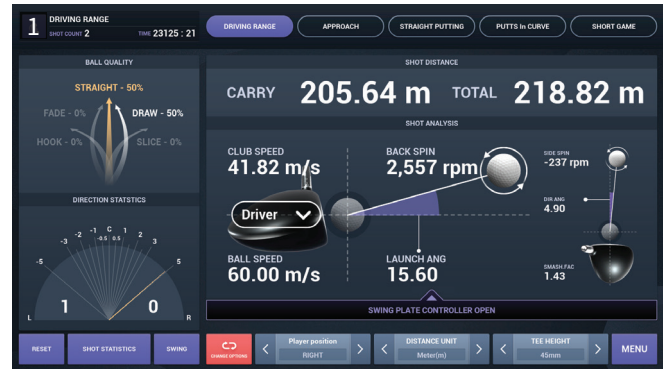

Applying self-developed technology through 6 years of R&D and more detailed secondary processing, We implemented real graphics as if the real golf course was moved as it is.

User Interface

Lobby

1. Personalization after an Easy Registration via SNS (KakaoTalk, Facebook, etc.) and QR Code Login
2. Select Game Modes
3. Select Golf Courses
4. Round Settings
5. Select Game Settings then Play

User Interface

Stroke

1. Stroke Mode Ingame

2. Tournament Mode Ingame

3. Stroke Mode Kiosk

4. Swing Video - Analyze Swings through Saved Recordings

User Interface

Practice Mode Kiosk

1. Driving Range
2. Approach
3. Short Game
4. Straight putt
5. Curved Putt

User Interface

Practice Mode Ingame

1. Driving Range
2. Approach
3. Short Game
4. Straight putt
5. Curved Putt

Swing Analysis System

Launch Monitor

Our Significantly enhanced measurement system delivers precise and analytical data.

- TOTAL.DIST
- CARRY.DIST
- RUN.DIST
- REMAIN.DIST
- BALL.FLIGHT
- BALL.SPEED
- CLUB.SPEED
- CURVE
- LAUNCH.ANG
- SMASH.FAC
- BACK.SPIN
- SIDE.SPIN
- DYN.LOFT
- APEX
- DIST.TO.APEX
- FLIGHT.TIME
- DIR.ANG
- CURVE
- SIDE
- SIDE.DEV