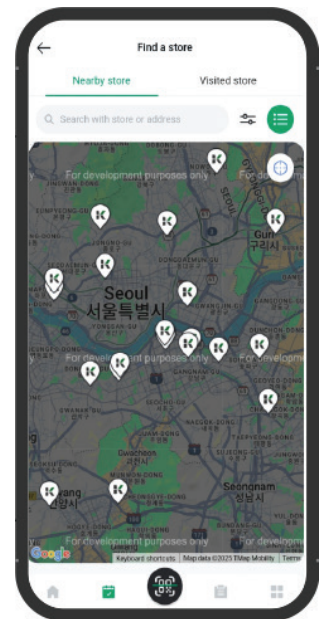

Access to all 140 golf course & Tournament mode.

Monthly update additional 1~2 golf courses.

Application

Mobile Application

Access to all the information through the mobile app.

Convenient and seamless login via QR code.

Provides various information including Rounding Statistics and Swing Videos.

01

Scan the QR code displayed on the kiosk screen and login

02

Local and world tournament information will be updated in real time

03

The shot image is automatically saved so you can check it anytime, anywhere

04

You can easily search nearby K-Golf stores

COMPANY INTRODUCTION

Innovative company that can challenge the new era and empathize with customers