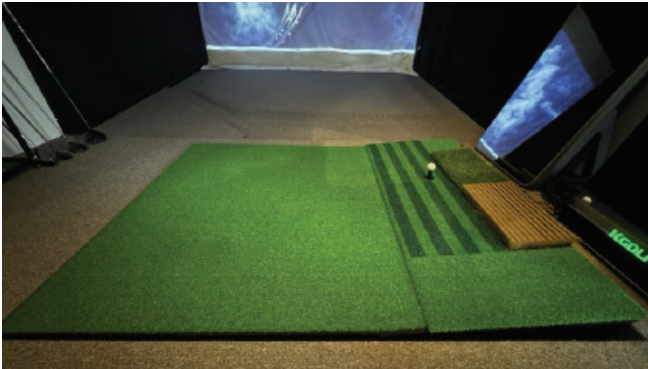

Driver

Iron

Putter

Other Hardware

Hardware Configuration

3D Motion Plate

The mat incorporates various turf patterns to simulate different field conditions, allowing for a more realistic practice experience.

Automatic Tee-Up + Mat

The mat features various turf patterns that replicate different field conditions, providing a more realistic practice experience.

Built-in LED Keypad

An intuitive and sleekly designed keypad. The bright and clear button display ensures maximum usability, even in low-light environments.