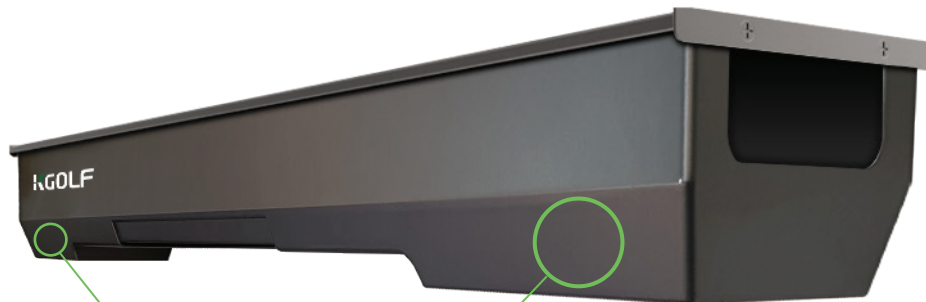

Sensor

K-Golf G4 Sensor (Requires dedicated mark ball)

The K-Golf G4 Sensor is equipped with two high-precision 2,000FPS High-Speed cameras.

The 4,000FPS High-Speed camera measures the ball's rotation, trajectory, and speed in 3D, and then the independently developed PhysX 6D physics engine reflects the rotation amount of slices, hooks, fades, and other delicate trajectories and ball quality in real time. (Requires a dedicated mark ball)

It reproduces the trajectory as if you were actually playing with the highest level of precision that even professional golfers, especially players who require accuracy, can understand.

2,000fps

2,000fps