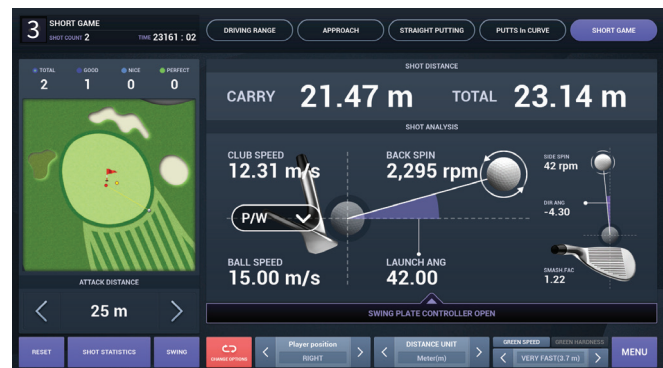

Applying self-developed technology through 6 years of R&D and more detailed secondary processing, We implemented real graphics as if the real golf course was moved as it is.

User Interface

Lobby

1. Personalization after an Easy Registration via SNS (KakaoTalk, Facebook, etc.) and QR Code Login
2. Select Game Modes
3. Select Golf Courses
4. Round Settings
5. Select Game Settings then Play

User Interface

Stroke

1. Stroke Mode Ingame

2. Tournament Mode Ingame

3. Stroke Mode Kiosk

4. Swing Video - Analyze Swings through Saved Recordings

User Interface

Practice Mode Kiosk

1. Driving Range
2. Approach
3. Short Game
4. Straight putt
5. Curved Putt

User Interface

Practice Mode Ingame

1. Driving Range
2. Approach
3. Short Game
4. Straight putt
5. Curved Putt

Swing Analysis System

Launch Monitor

Our Significantly enhanced measurement system delivers precise and analytical data.

- TOTAL.DIST
- CARRY.DIST
- RUN.DIST
- REMAIN.DIST
- BALL.FLIGHT
- BALL.SPEED
- CLUB.SPEED
- CURVE
- LAUNCH.ANG
- SMASH.FAC
- BACK.SPIN
- SIDE.SPIN
- DYN.LOFT
- APEX
- DIST.TO.APEX
- FLIGHT.TIME
- DIR.ANG
- CURVE
- SIDE
- SIDE.DEV