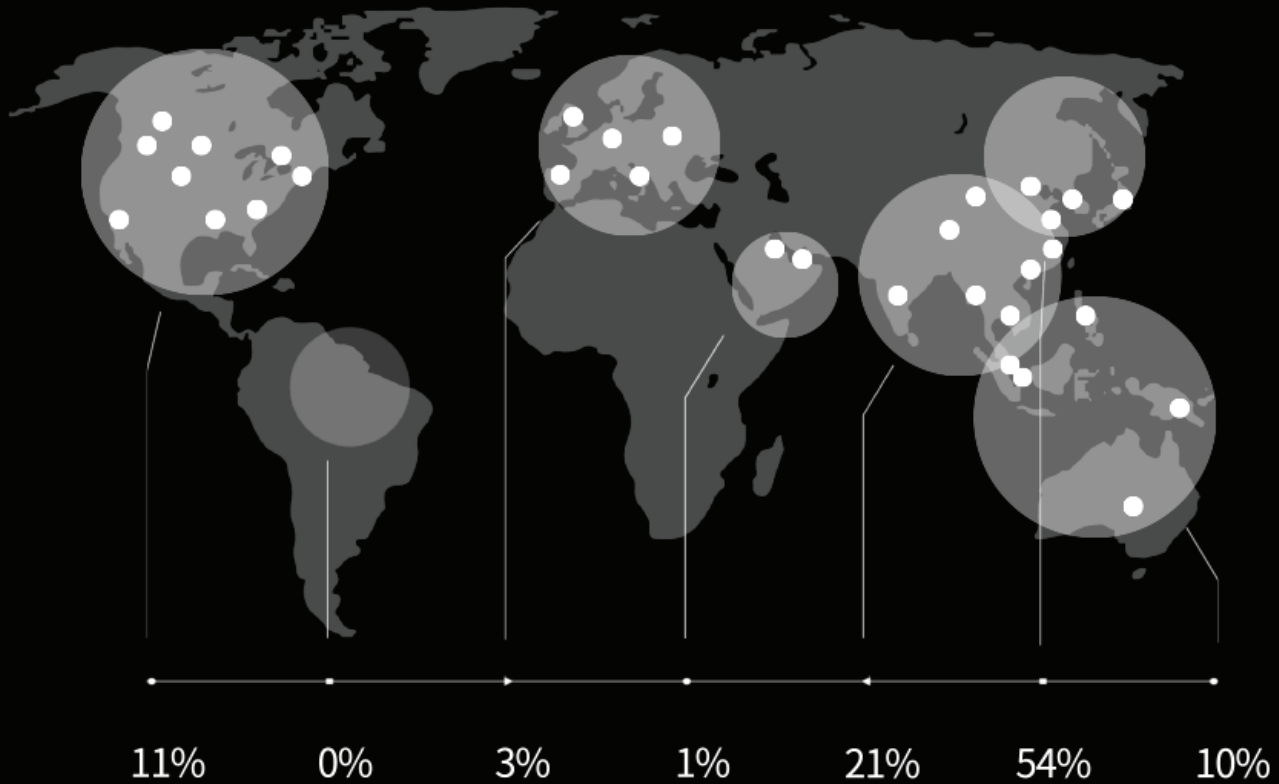

KGOLF is the developer of Golf simulator, composed of leading game developers in Korea and former representatives and executives of screen golf firms.

The team is made up of veteran developers with an average of over 10 years of development experience.

In 2017, after attracting domestic and foreign investment, we created the best product yet, Golf simulator, that can satisfy both business owners and users.

We stand by the idea of 3Hs - **HONESTY, HEALTH, and HAPPINESS.**

Based on the key philosophy of 3Hs, we hope to close the gap between golf and customers and share greater joy and fun together.

Global Service Regions

Overseas Servicing Countries

K-Golf is available in over 450 stores worldwide, including Korea, the United States, China, Japan, Canada, Singapore, and Dubai, and is rapidly expanding its influence in the global market.