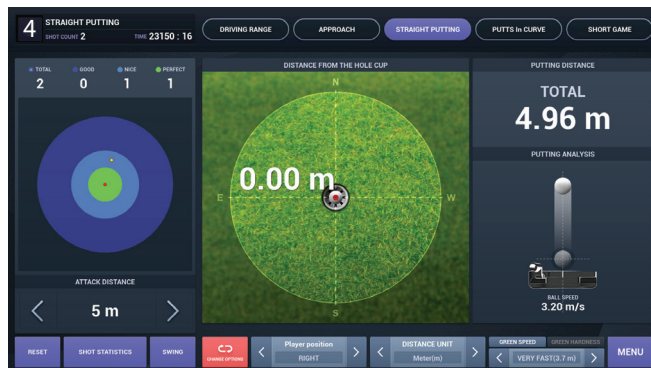

Applying self-developed technology through 6 years of R&D and more detailed secondary processing, We implemented real graphics as if the real golf course was moved as it is.

User Interface

Lobby

1. Personalization after an Easy Registration via SNS (KakaoTalk, Facebook, etc.) and QR Code Login
2. Select Game Modes
3. Select Golf Courses
4. Round Settings
5. Select Game Settings then Play

User Interface

Stroke

1. Stroke Mode Ingame

2. Tournament Mode Ingame

3. Stroke Mode Kiosk

4. Swing Video - Analyze Swings through Saved Recordings

User Interface

Practice Mode Kiosk

1. Driving Range
2. Approach
3. Short Game
4. Straight putt
5. Curved Putt

User Interface

Practice Mode Ingame

1. Driving Range
2. Approach
3. Short Game
4. Straight putt
5. Curved Putt

Swing Analysis System

Launch Monitor

Our Significantly enhanced measurement system delivers precise and analytical data.

- TOTAL.DIST
- CARRY.DIST
- RUN.DIST
- REMAIN.DIST
- BALL.FLIGHT
- BALL.SPEED
- CLUB.SPEED
- CURVE
- LAUNCH.ANG
- SMASH.FAC
- BACK.SPIN
- SIDE.SPIN
- DYN.LOFT
- APEX
- DIST.TO.APEX
- FLIGHT.TIME
- DIR.ANG
- CURVE
- SIDE
- SIDE.DEV