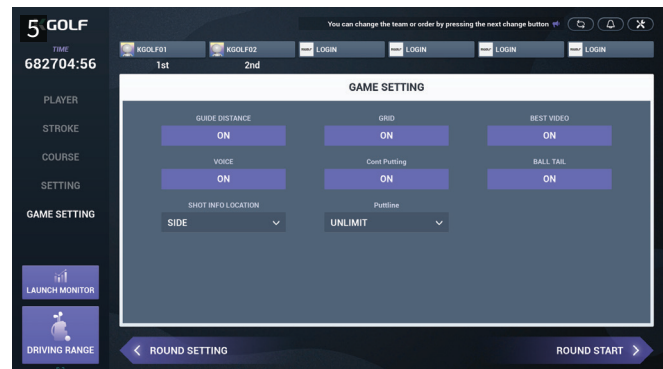

Protruding LED Keypad

The bright and clear button display ensures maximum usability, even in low-light environments.

SOFTWARE

UNREAL4 ENGINE

Top Picture Quality in the Screen Golf Industry

We Offer the Highest Quality 4K Resolution Golf Courses Made with the Best Game Engine.

Applying self-developed technology through 6 years of R&D and more detailed secondary processing, We implemented real graphics as if the real golf course was moved as it is.

User Interface

Lobby

1. Personalization after an Easy Registration via SNS (KakaoTalk, Facebook, etc.) and QR Code Login
2. Select Game Modes
3. Select Golf Courses
4. Round Settings
5. Select Game Settings then Play

User Interface

Stroke

1. Stroke Mode Ingame

2. Tournament Mode Ingame

3. Stroke Mode Kiosk

4. Swing Video - Analyze Swings through Saved Recordings

User Interface

Practice Mode Kiosk