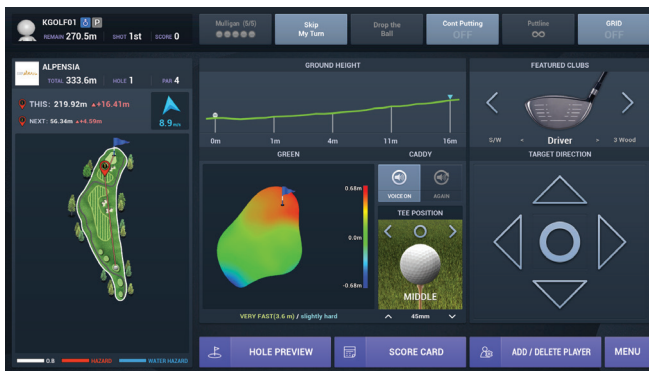

Applying self-developed technology through 6 years of R&D and more detailed secondary processing, We implemented real graphics as if the real golf course was moved as it is.

User Interface

Lobby

1. Personalization after an Easy Registration via SNS (KakaoTalk, Facebook, etc.) and QR Code Login
2. Select Game Modes
3. Select Golf Courses
4. Round Settings
5. Select Game Settings then Play

User Interface

Stroke

1. Stroke Mode Ingame

2. Tournament Mode Ingame

3. Stroke Mode Kiosk

4. Swing Video - Analyze Swings through Saved Recordings

User Interface

Practice Mode Kiosk

1. Driving Range
2. Approach
3. Short Game
4. Straight putt
5. Curved Putt

User Interface

Practice Mode Ingame

1. Driving Range
2. Approach
3. Short Game
4. Straight putt
5. Curved Putt

Swing Analysis System

Launch Monitor

Our Significantly enhanced measurement system delivers precise and analytical data.

- TOTAL.DIST
- CARRY.DIST
- RUN.DIST
- REMAIN.DIST
- BALL.FLIGHT
- BALL.SPEED
- CLUB.SPEED
- CURVE
- LAUNCH.ANG
- SMASH.FAC
- BACK.SPIN
- SIDE.SPIN
- DYN.LOFT
- APEX
- DIST.TO.APEX
- FLIGHT.TIME
- DIR.ANG
- CURVE
- SIDE
- SIDE.DEV