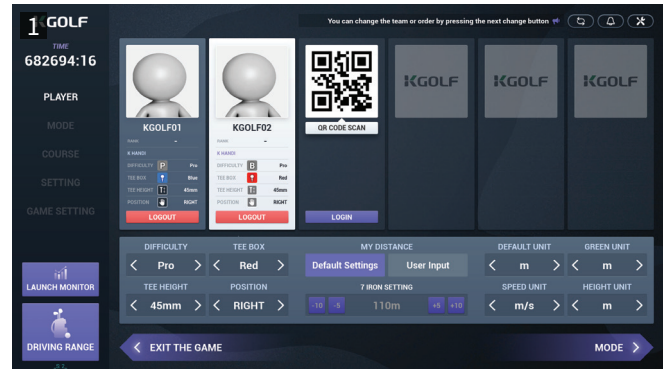

Automatic Tee-Up + Mat

The mat features various turf patterns that replicate different field conditions, providing a more realistic practice experience.

Built-in LED Keypad

An intuitive and sleekly designed keypad. The bright and clear button display ensures maximum usability, even in low-light environments.

Protruding LED Keypad

The bright and clear button display ensures maximum usability, even in low-light environments.

SOFTWARE

UNREAL4 ENGINE

Top Picture Quality in the Screen Golf Industry

We Offer the Highest Quality 4K Resolution Golf Courses Made with the Best Game Engine.

Applying self-developed technology through 6 years of R&D and more detailed secondary processing, We implemented real graphics as if the real golf course was moved as it is.

User Interface

Lobby

1. Personalization after an Easy Registration via SNS (KakaoTalk, Facebook, etc.) and QR Code Login
2. Select Game Modes
3. Select Golf Courses
4. Round Settings
5. Select Game Settings then Play

User Interface

Stroke

1. Stroke Mode Ingame

2. Tournament Mode Ingame

3. Stroke Mode Kiosk

4. Swing Video - Analyze Swings through Saved Recordings

User Interface

Practice Mode Kiosk