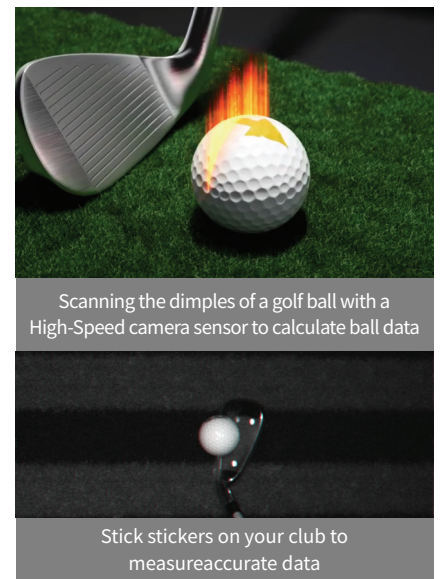

INDUSTRY-FIRST SMART MIRROR KIOSK

H: 1,000mm

* Rear Camera.

Sensor

K-Golf K2 Sensor (Supports all types of golf balls)

The K-Golf K2 Sensor is equipped with two 4,000FPS High-Speed cameras with the highest level of accuracy. The 8,000FPS High-Speed camera measures the ball's rotation, trajectory, and speed in 3D, and then the independently developed PhysX 6D physics engine reflects the rotation amount of slices, hooks, fades, and other delicate trajectories and ball quality in real time. (No need for a dedicated mark ball) It reproduces the trajectory as if you were actually playing with the highest level of precision that even professional golfers, especially players who require accuracy, can understand.

Sensor

K-Golf G4 Sensor (Requires dedicated mark ball)

The K-Golf G4 Sensor is equipped with two high-precision 2,000FPS High-Speed cameras.

The 4,000FPS High-Speed camera measures the ball's rotation, trajectory, and speed in 3D, and then the independently developed PhysX 6D physics engine reflects the rotation amount of slices, hooks, fades, and other delicate trajectories and ball quality in real time. (Requires a dedicated mark ball)

It reproduces the trajectory as if you were actually playing with the highest level of precision that even professional golfers, especially players who require accuracy, can understand.

2,000fps

2,000fps

Perfect Scan System4-4,000FPS

Actual tracking scene of a marked ball

Sensor

K-Golf N2 Sensor (Supports all types of golf balls)

The K-GOLF N2 Sensor is our flagship overhead indoor launch monitor, featuring a three camera tracking system that delivers precise real time ball, club, and flight data analysis. Compatible with any golf ball, it captures key metrics including ball speed, launch angle, spin, club speed, club path, face angle, impact location, carry distance, and total distance for a premium indoor golf experience. (*Scheduled for release in mid-2026)