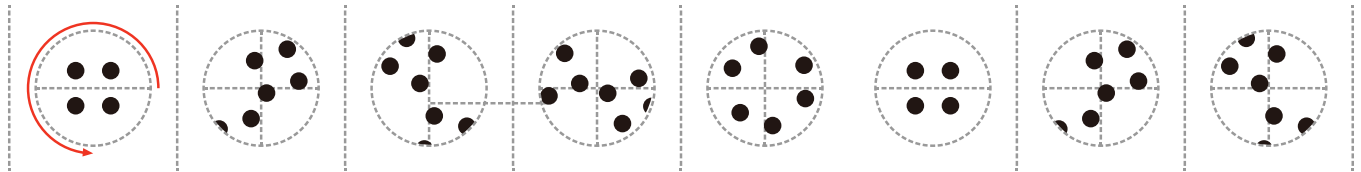

Sensor

K-Golf G4 Sensor (Requires dedicated mark ball)

The K-Golf G4 Sensor is equipped with two high-precision 2,000FPS High-Speed cameras.

The 4,000FPS High-Speed camera measures the ball's rotation, trajectory, and speed in 3D, and then the independently developed PhysX 6D physics engine reflects the rotation amount of slices, hooks, fades, and other delicate trajectories and ball quality in real time. (Requires a dedicated mark ball)

It reproduces the trajectory as if you were actually playing with the highest level of precision that even professional golfers, especially players who require accuracy, can understand.

2,000fps

2,000fps