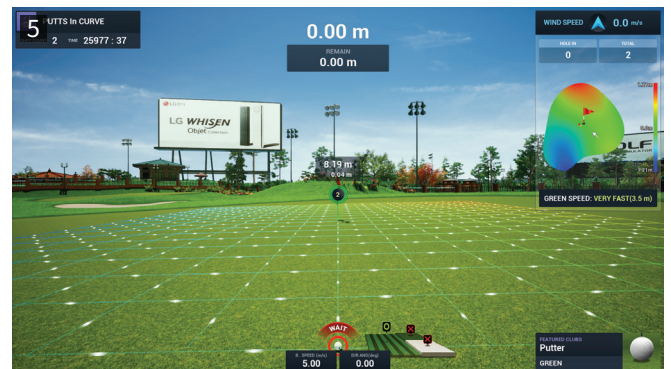

Applying self-developed technology through 6 years of R&D and more detailed secondary processing, We implemented real graphics as if the real golf course was moved as it is.

User Interface

Lobby

1. Personalization after an Easy Registration via SNS (KakaoTalk, Facebook, etc.) and QR Code Login
2. Select Game Modes
3. Select Golf Courses
4. Round Settings
5. Select Game Settings then Play

User Interface

Stroke

1. Stroke Mode Ingame

2. Tournament Mode Ingame

3. Stroke Mode Kiosk

4. Swing Video - Analyze Swings through Saved Recordings

User Interface

Practice Mode Kiosk

1. Driving Range
2. Approach
3. Short Game
4. Straight putt
5. Curved Putt

User Interface

Practice Mode Ingame

1. Driving Range
2. Approach
3. Short Game
4. Straight putt
5. Curved Putt

Swing Analysis System

Launch Monitor

Our Significantly enhanced measurement system delivers precise and analytical data.

- TOTAL.DIST
- CARRY.DIST
- RUN.DIST
- REMAIN.DIST
- BALL.FLIGHT
- BALL.SPEED
- CLUB.SPEED
- CURVE
- LAUNCH.ANG
- SMASH.FAC
- BACK.SPIN
- SIDE.SPIN
- DYN.LOFT
- APEX
- DIST.TO.APEX
- FLIGHT.TIME
- DIR.ANG
- CURVE
- SIDE
- SIDE.DEV