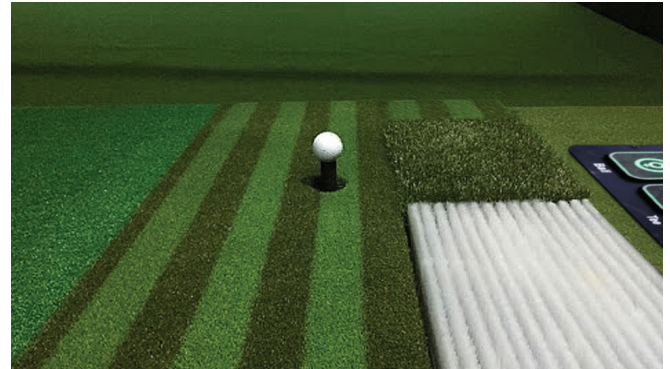

Driver

Iron

Putter

Other Hardware

Hardware Configuration

3D Motion Plate

The mat incorporates various turf patterns to simulate different field conditions, allowing for a more realistic practice experience.

Automatic Tee-Up + Mat

The mat features various turf patterns that replicate different field conditions, providing a more realistic practice experience.

Built-in LED Keypad

An intuitive and sleekly designed keypad. The bright and clear button display ensures maximum usability, even in low-light environments.