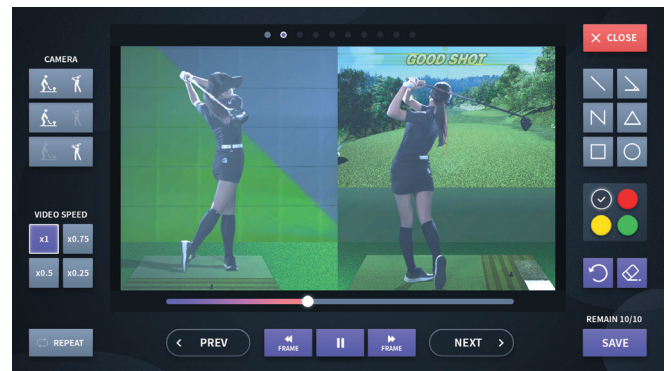

Protruding LED Keypad

The bright and clear button display ensures maximum usability, even in low-light environments.

SOFTWARE

UNREAL4 ENGINE

Top Picture Quality in the Screen Golf Industry

We Offer the Highest Quality 4K Resolution Golf Courses Made with the Best Game Engine.

Applying self-developed technology through 6 years of R&D and more detailed secondary processing, We implemented real graphics as if the real golf course was moved as it is.

User Interface

Lobby

1. Personalization after an Easy Registration via SNS (KakaoTalk, Facebook, etc.) and QR Code Login
2. Select Game Modes
3. Select Golf Courses
4. Round Settings
5. Select Game Settings then Play

User Interface

Stroke

1. Stroke Mode Ingame

2. Tournament Mode Ingame

3. Stroke Mode Kiosk

4. Swing Video - Analyze Swings through Saved Recordings

User Interface

Practice Mode Kiosk

1. Driving Range
2. Approach
3. Short Game
4. Straight putt
5. Curved Putt

User Interface

Practice Mode Ingame

1. Driving Range
2. Approach
3. Short Game
4. Straight putt
5. Curved Putt

Swing Analysis System