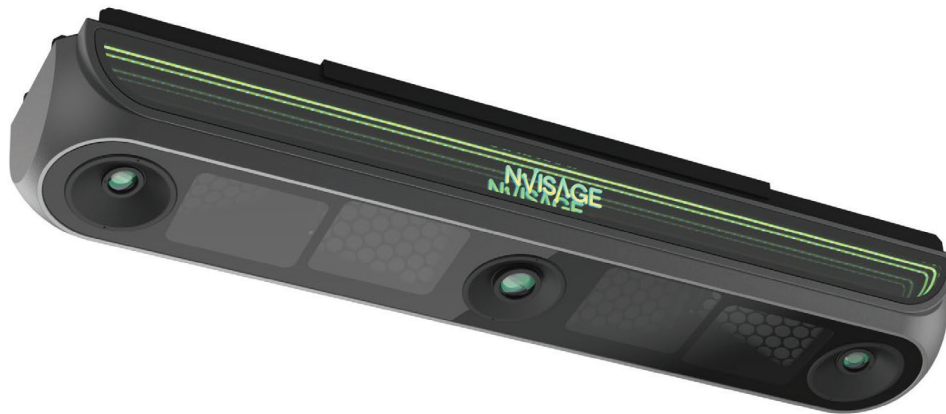

Perfect Scan System4-4,000FPS

Actual tracking scene of a marked ball

Sensor

K-Golf N2 Sensor (Supports all types of golf balls)

The K-GOLF N2 Sensor is our flagship overhead indoor launch monitor, featuring a three camera tracking system that delivers precise real time ball, club, and flight data analysis. Compatible with any golf ball, it captures key metrics including ball speed, launch angle, spin, club speed, club path, face angle, impact location, carry distance, and total distance for a premium indoor golf experience. (*Scheduled for release in mid-2026)

The K-GOLF N2 Sensor supports advanced club tracking through the included Y shaped club sticker, which is attached directly to the club head to enable precise recognition of club movement and impact location across drivers, irons, and putters.