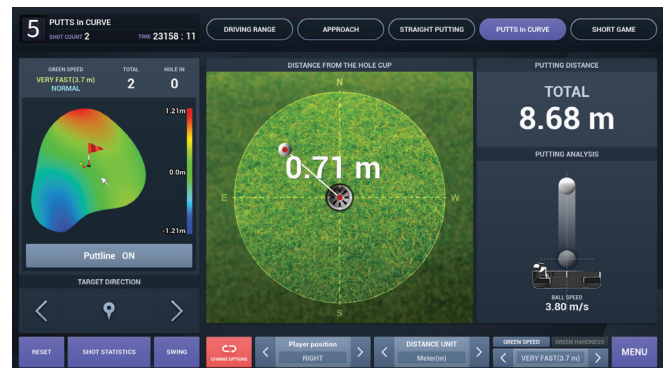

Applying self-developed technology through 6 years of R&D and more detailed secondary processing, We implemented real graphics as if the real golf course was moved as it is.

User Interface

Lobby

1. Personalization after an Easy Registration via SNS (KakaoTalk, Facebook, etc.) and QR Code Login
2. Select Game Modes
3. Select Golf Courses
4. Round Settings
5. Select Game Settings then Play

User Interface

Stroke

1. Stroke Mode Ingame

2. Tournament Mode Ingame

3. Stroke Mode Kiosk

4. Swing Video - Analyze Swings through Saved Recordings

User Interface

Practice Mode Kiosk

1. Driving Range
2. Approach
3. Short Game
4. Straight putt
5. Curved Putt

User Interface

Practice Mode Ingame

1. Driving Range
2. Approach
3. Short Game
4. Straight putt
5. Curved Putt

Swing Analysis System

Launch Monitor

Our Significantly enhanced measurement system delivers precise and analytical data.

- TOTAL.DIST
- CARRY.DIST
- RUN.DIST
- REMAIN.DIST
- BALL.FLIGHT
- BALL.SPEED
- CLUB.SPEED
- CURVE
- LAUNCH.ANG
- SMASH.FAC
- BACK.SPIN
- SIDE.SPIN
- DYN.LOFT
- APEX
- DIST.TO.APEX
- FLIGHT.TIME
- DIR.ANG
- CURVE
- SIDE
- SIDE.DEV