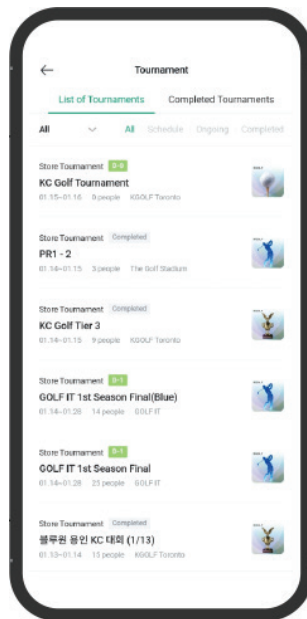

4. Multiplayer Network Play Screen.

Worldwide Courses

With 4K graphics powered by Unreal Engine 4, we provide access to world-renowned courses as well as fantasy courses featuring breathtaking scenery you won't find in real life.

Access to all 140 golf course & Tournament mode.

Monthly update additional 1~2 golf courses.

Application

Mobile Application

Access to all the information through the mobile app.

Convenient and seamless login via QR code.

Provides various information including Rounding Statistics and Swing Videos.

01

Scan the QR code displayed on the kiosk screen and login

02

Local and world tournament information will be updated in real time