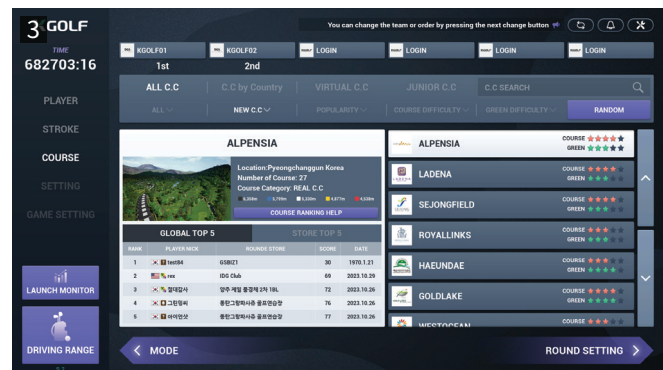

Protruding LED Keypad

The bright and clear button display ensures maximum usability, even in low-light environments.

SOFTWARE

UNREAL4 ENGINE

Top Picture Quality in the Screen Golf Industry

We Offer the Highest Quality 4K Resolution Golf Courses Made with the Best Game Engine.

Applying self-developed technology through 6 years of R&D and more detailed secondary processing, We implemented real graphics as if the real golf course was moved as it is.

User Interface

Lobby

1. Personalization after an Easy Registration via SNS (KakaoTalk, Facebook, etc.) and QR Code Login
2. Select Game Modes
3. Select Golf Courses
4. Round Settings
5. Select Game Settings then Play

User Interface

Stroke

1. Stroke Mode Ingame

2. Tournament Mode Ingame

3. Stroke Mode Kiosk

4. Swing Video - Analyze Swings through Saved Recordings

User Interface

Practice Mode Kiosk