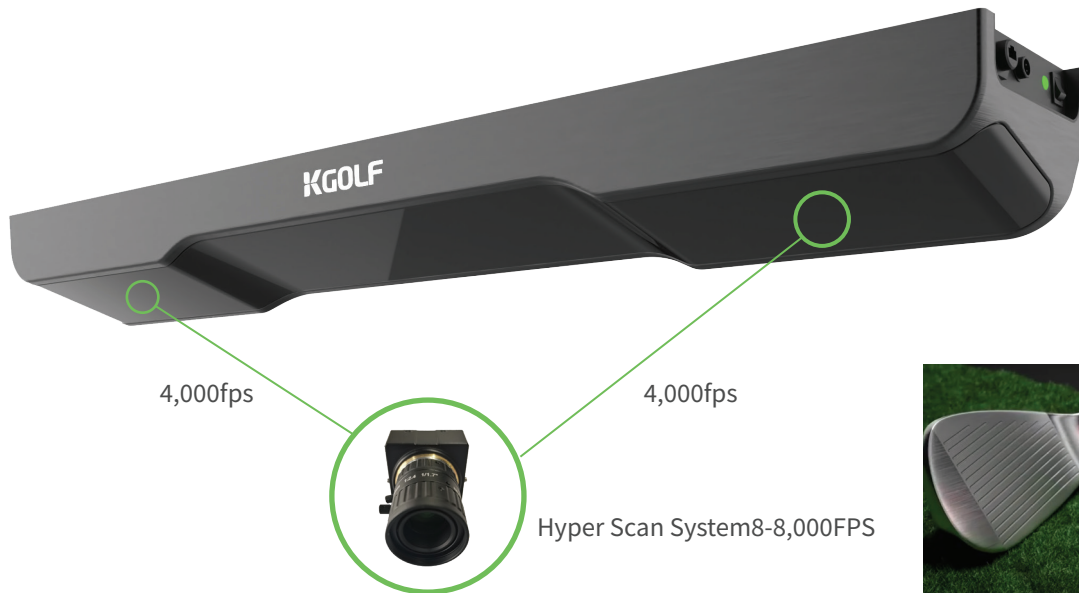

INDUSTRY-FIRST SMART MIRROR KIOSK

H: 1,000mm

* Rear Camera.

Sensor

K-Golf K2 Sensor (Supports all types of golf balls)

The K-Golf K2 Sensor is equipped with two 4,000FPS High-Speed cameras with the highest level of accuracy. The 8,000FPS High-Speed camera measures the ball's rotation, trajectory, and speed in 3D, and then the independently developed PhysX 6D physics engine reflects the rotation amount of slices, hooks, fades, and other delicate trajectories and ball quality in real time. (No need for a dedicated mark ball) It reproduces the trajectory as if you were actually playing with the highest level of precision that even professional golfers, especially players who require accuracy, can understand.

Sensor

K-Golf G4 Sensor (Requires dedicated mark ball)

The K-Golf G4 Sensor is equipped with two high-precision 2,000FPS High-Speed cameras.

The 4,000FPS High-Speed camera measures the ball's rotation, trajectory, and speed in 3D, and then the independently developed PhysX 6D physics engine reflects the rotation amount of slices, hooks, fades, and other delicate trajectories and ball quality in real time. (Requires a dedicated mark ball)

Perfect Scan System4-4,000FPS

Actual tracking scene of a marked ball

Sensor

K-Golf N2 Sensor (Supports all types of golf balls)

The K-GOLF N2 Sensor is our flagship overhead indoor launch monitor, featuring a three camera tracking system that delivers precise real time ball, club, and flight data analysis. Compatible with any golf ball, it captures key metrics including ball speed, launch angle, spin, club speed, club path, face angle, impact location, carry distance, and total distance for a premium indoor golf experience. (*Scheduled for release in mid-2026)