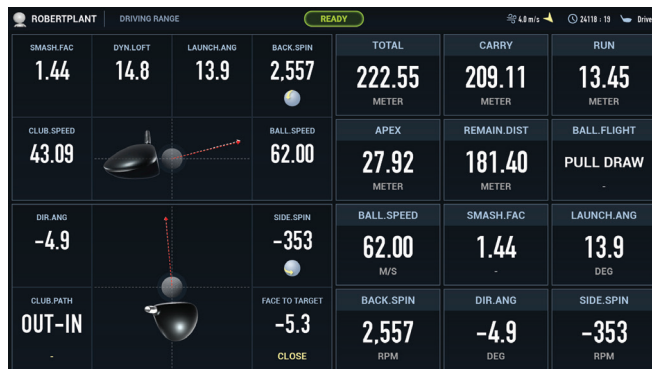

User Interface

Stroke

1. Stroke Mode Ingame

2. Tournament Mode Ingame

3. Stroke Mode Kiosk

4. Swing Video - Analyze Swings through Saved Recordings

User Interface

Practice Mode Kiosk

1. Driving Range
2. Approach
3. Short Game
4. Straight putt
5. Curved Putt

User Interface

Practice Mode Ingame

1. Driving Range
2. Approach
3. Short Game
4. Straight putt
5. Curved Putt

Swing Analysis System

Launch Monitor

Our Significantly enhanced measurement system delivers precise and analytical data.

- TOTAL.DIST
- CARRY.DIST
- RUN.DIST
- REMAIN.DIST
- BALL.FLIGHT
- BALL.SPEED
- CLUB.SPEED
- CURVE
- LAUNCH.ANG
- SMASH.FAC
- BACK.SPIN
- SIDE.SPIN
- DYN.LOFT
- APEX
- DIST.TO.APEX
- FLIGHT.TIME
- DIR.ANG
- CURVE
- SIDE
- SIDE.DEV

Various Game Modes

Game Type Golf Mode

1. Putting Game (Forest Village) - Various types of putting games that even beginners can easily practice.

2. Shot Game (Circus) - Even beginners can improve their skills through fun short iron games.